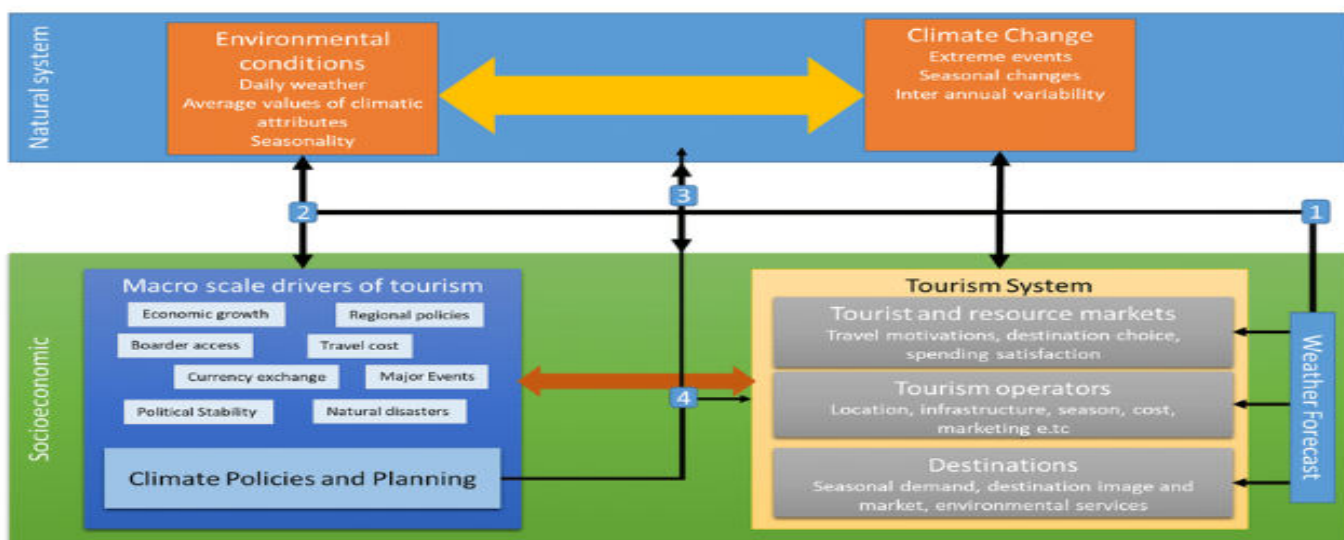

LESSON NOTES

Week 11

YEAR 12: GEOGRAPHY

NAME: _____

Strand	2.3 Tourism
Sub Strand	<u>12.2.3.2</u>
Content Learning Outcome	Tourism and tourists and A

Climate change impact pathways (1: Weather to environmental conditions; 2: Macroscale drivers of Tourism to environmental conditions; 3 Socioeconomics to Natural System and 4: Climate Policies on Natural system) on international tourism (modified from the literature [18]).

Tourism ↔ Climate change

- Tourism a **highly climate-sensitive** sector
- Climate change **will a significant future event** for tourism, varied impacts becoming evident at destinations
- Impacts of climate change on the tourism sector are expected steadily to **intensify**
- Changing climate patterns might **alter major tourism flows**
- **Least developed countries and small island developing states** might be particularly affected
- At the same time, the tourism sector is a **contributor** to climate change

Ways and means of minimizing the problems

What is climate change?

Over the last few decades, scientists noticed changes in our atmosphere. There was a sharp increase of certain gasses trapped in the earth's atmosphere and it was contributing to some of the worst natural disasters that were happening across the globe. The effect, which today contributes to an estimated 90% of the world's natural disasters, became known as climate change.

Activity

Discuss the ways how climate change affects the development of tourism sector.

(2marks)

Discuss the ways that we can reduce the impact of the Climate change. -

(2marks)

Discuss the concept of Tourism as a highly climate sensitive sector.